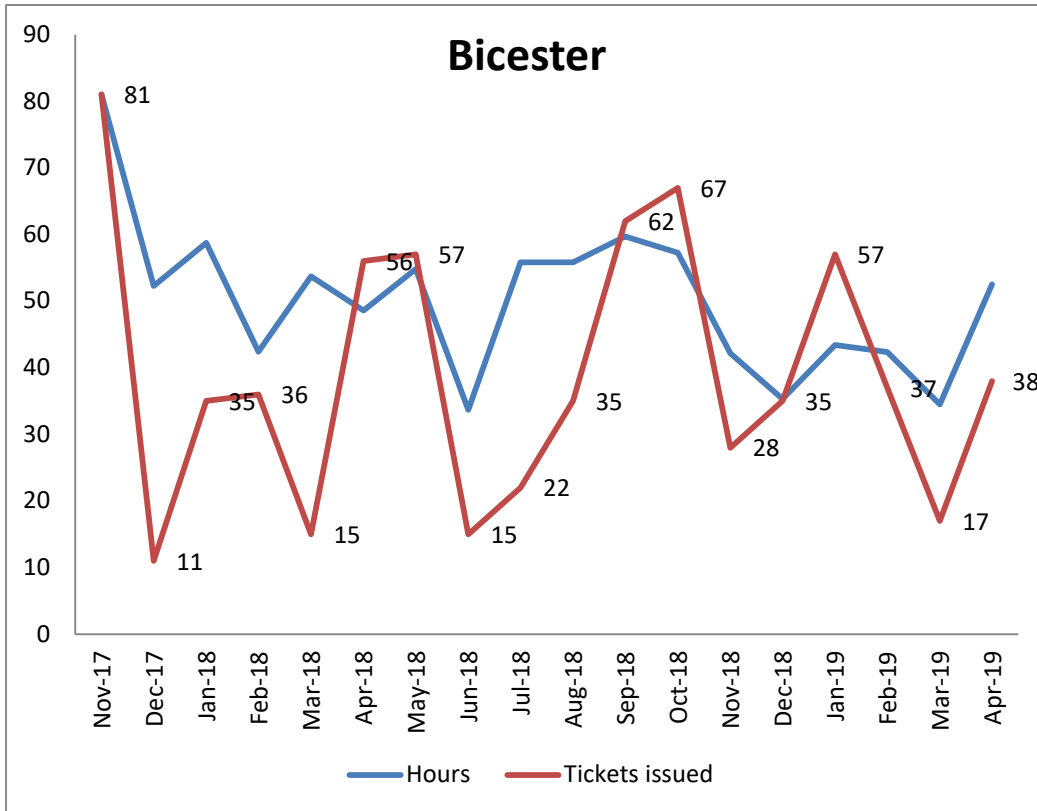

## On-street car parking enforcement carried out by Thames Valley Police in Cherwell

**Cherwell District Council funds a PCSO within Thames Valley Police to enforce on-street car parking within the three centres of Banbury, Bicester and Kidlington.**

The following figures are from November 2017 – April 2019 inclusive: