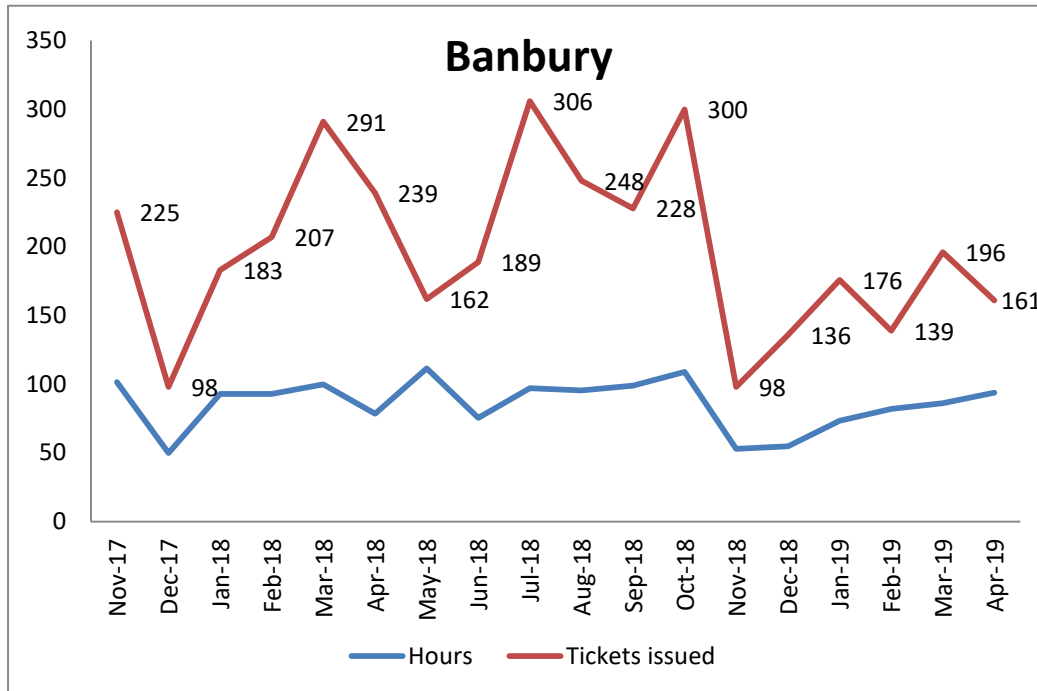

## On-street car parking enforcement carried out by Thames Valley Police in Cherwell

**Cherwell District Council funds a PCSO within Thames Valley Police to enforce on-street car parking within the three centres of Banbury, Bicester and Kidlington.**

The following figures are from November 2017 – April 2019 inclusive: